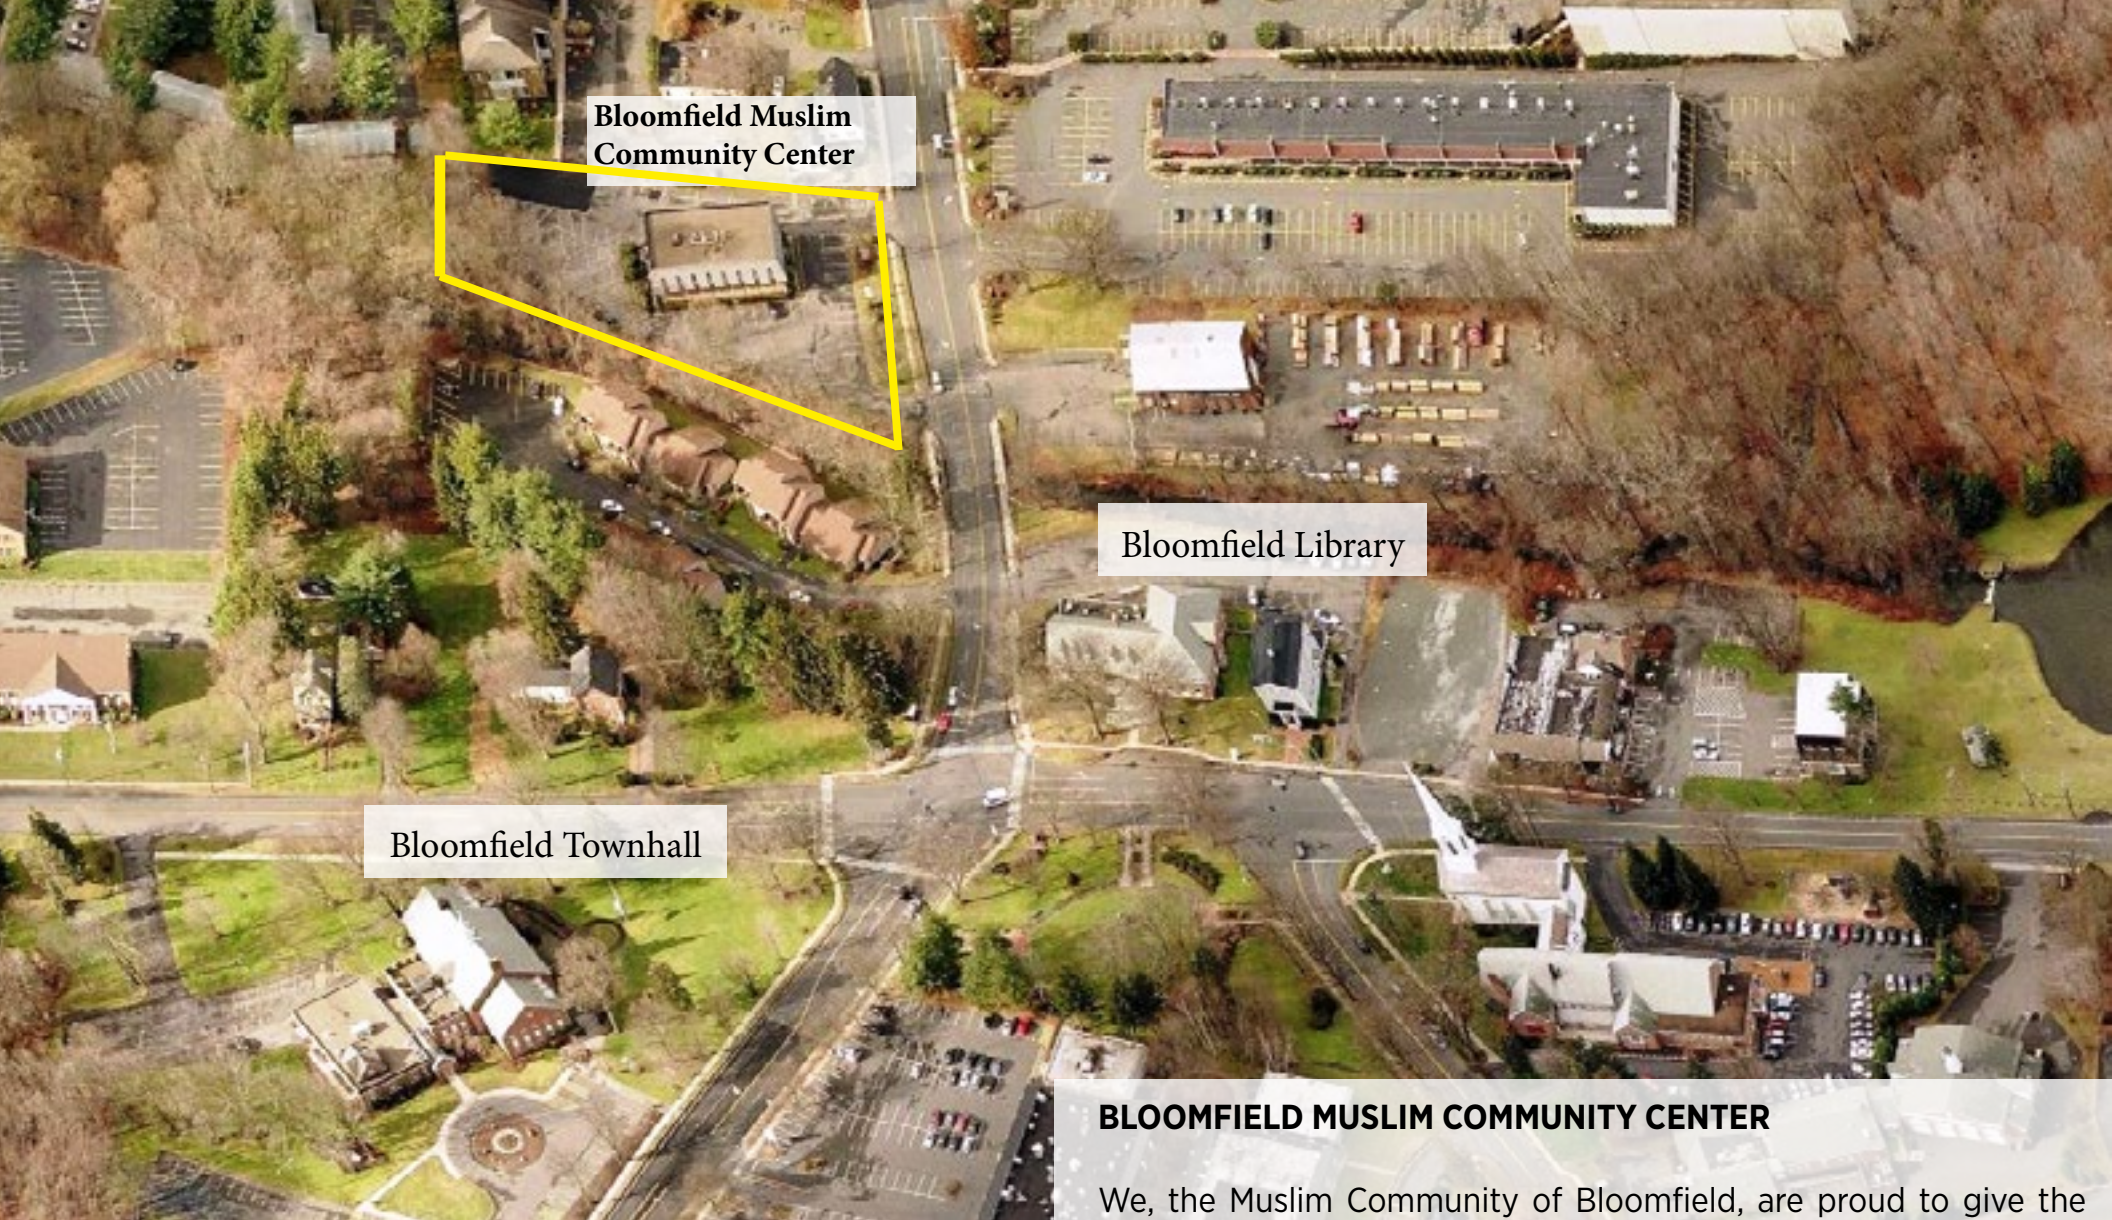

BLOOMFIELD MUSLIM COMMUNITY CENTER

11 MOUNTAIN AVE.

Bloomfield Muslim Community Center

Bloomfield Library

Bloomfield Townhall

BLOOMFIELD MUSLIM COMMUNITY CENTER

We, the Muslim Community of Bloomfield, are proud to give the good news of a Muslim Community Center, that will open very soon. The community that is involved in the process of establishing this community center has been in this locality for more than ten years, conducting weekly halaqas, organizing religious/social activities and events.

FEATURES:

- 15,000 sq ft on three floors
- 1.4 acre land
- 70 parking spaces
- 2,500 sq ft prayer hall
- At the intersection of Rt 189 and Rt 178
- Commercial space & office space available for rent

The facility will provide;