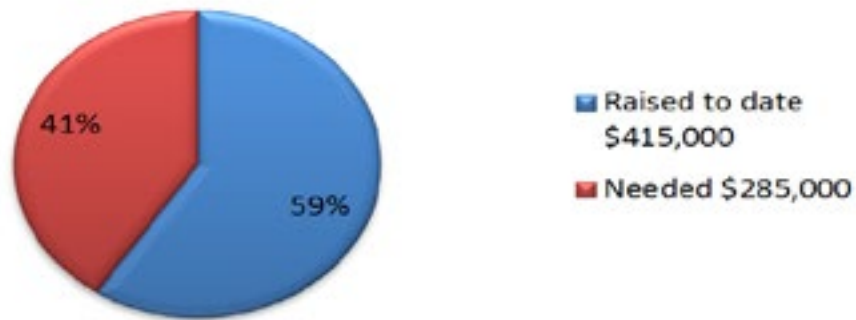

Fundraising & Project Costs

Building purchase price, zoning and closing costs = $425,000

Elevator = $125,000

Renovations = $150,000

Total Project Costs = $700,000

Total Needed = $285,000

Our History

Our members are currently involved with or have worked with or volunteered with the following organizations and institutions.

- Habitat for Humanity
- Muslim Coalition of Connecticut
- Farmington Valley American Muslim Community Center Inc.
- Madina Academy
- Masjid Esa bin Maryam Startford, CT
- Bloomfield Interfaith Association
- Literacy Volunteers of Greater Hartford
- Islamic Circle of North America
- Uconn Medical Center Chaplaincy Department
- Mcdougal Prison Chaplaincy Department
- Choate Rosemary Hall Chaplaincy Department

We are heavily invested in the local community. We wish to aid in the growth of the Muslim community and continue our involvement on a deeper level with this building purchase.

Commercial Space

We will have commercial space available for non-profits and businesses. The location is a prime area of Bloomfield close to downtown, shopping centers and major roads.

Building Tours, Questions and Membership

Please don't hesitate to contact us for a building tour. We would love to have you involved in our community!

Updates

Please join our Facebook and Twitter pages. Updates will be sent out on our website and pages as they become available. Page information and updates can be found at www.lh4h.

- This property will be opening its doors to everybody who is seeking Allah/the Creator looking to get a taste of Islamic life and environment that is surrounded with strong faithful people.
- Our leadership proudly embodies dynamic young people who are seriously devoted to their religion and are also predominantly pursuing or holding higher education degrees in graduate level.
- We currently have religious leaders and instructors who hold degrees in Islamic education which are acquired through American institutions, Hartford Seminary and Bayyinah Institute.
- This institution will welcome you all to its halaqas, daily and Friday prayers or even just for a chat over a cup of tea!